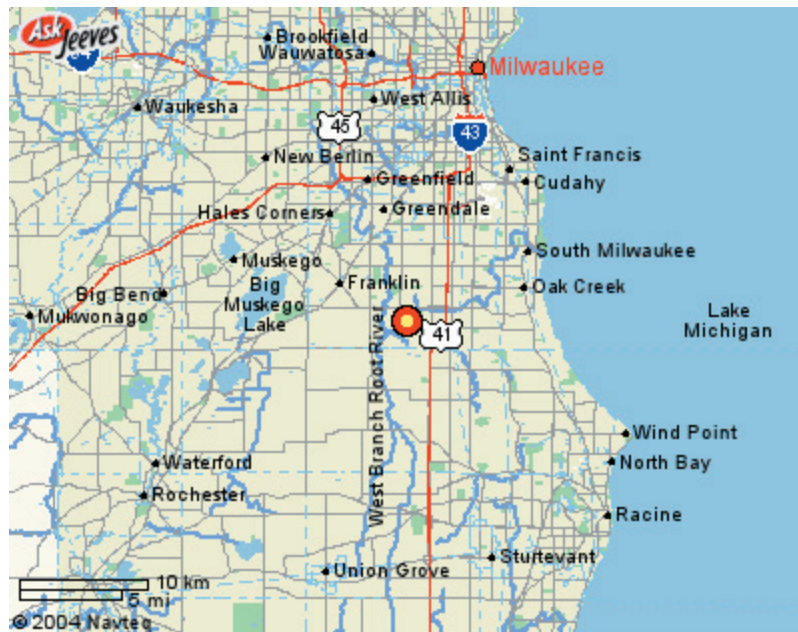

TO TROYK FROM DOWNTOWN MILWAUKEE

Take **I-94 East** toward Chicago/Airport

Exit on **Ryan Road, Exit #322**

At the end of the exit ramp, turn **right on Ryan Rd.** heading **west**

Continue on Ryan Rd., 1.5 miles past 27th St. until you reach **S. Oakwood Park Dr.**

Turn **left on S. Oakwood Park Dr.**

(You will see Culver's on your left hand side.)

Continue past the stop sign. Troyk is just past Cintas on your left.

TO TROYK FROM CHICAGO AND THE SOUTH

Take **I-94 West** (heading north into Wisconsin from Chicago)

Exit on **Ryan Rd., Exit #322**

At the end of the exit ramp turn **left on Ryan Rd.** heading **west**

Continue on Ryan Road, 1.5 miles past 27th St. until you reach **S. Oakwood Park Dr.**

Turn **left on S. Oakwood Park Dr.**

(You will see Culver's on your left hand side.)

Continue past the stop sign. Troyk is just past Cintas on your left.

TROYK PRINTING CORPORATION

9980 S. Oakwood Park Dr., Franklin, WI 53132

PHONE 414-423-2000 or 800-880-1864

FAX 414-423-2211

sales@troyk.com